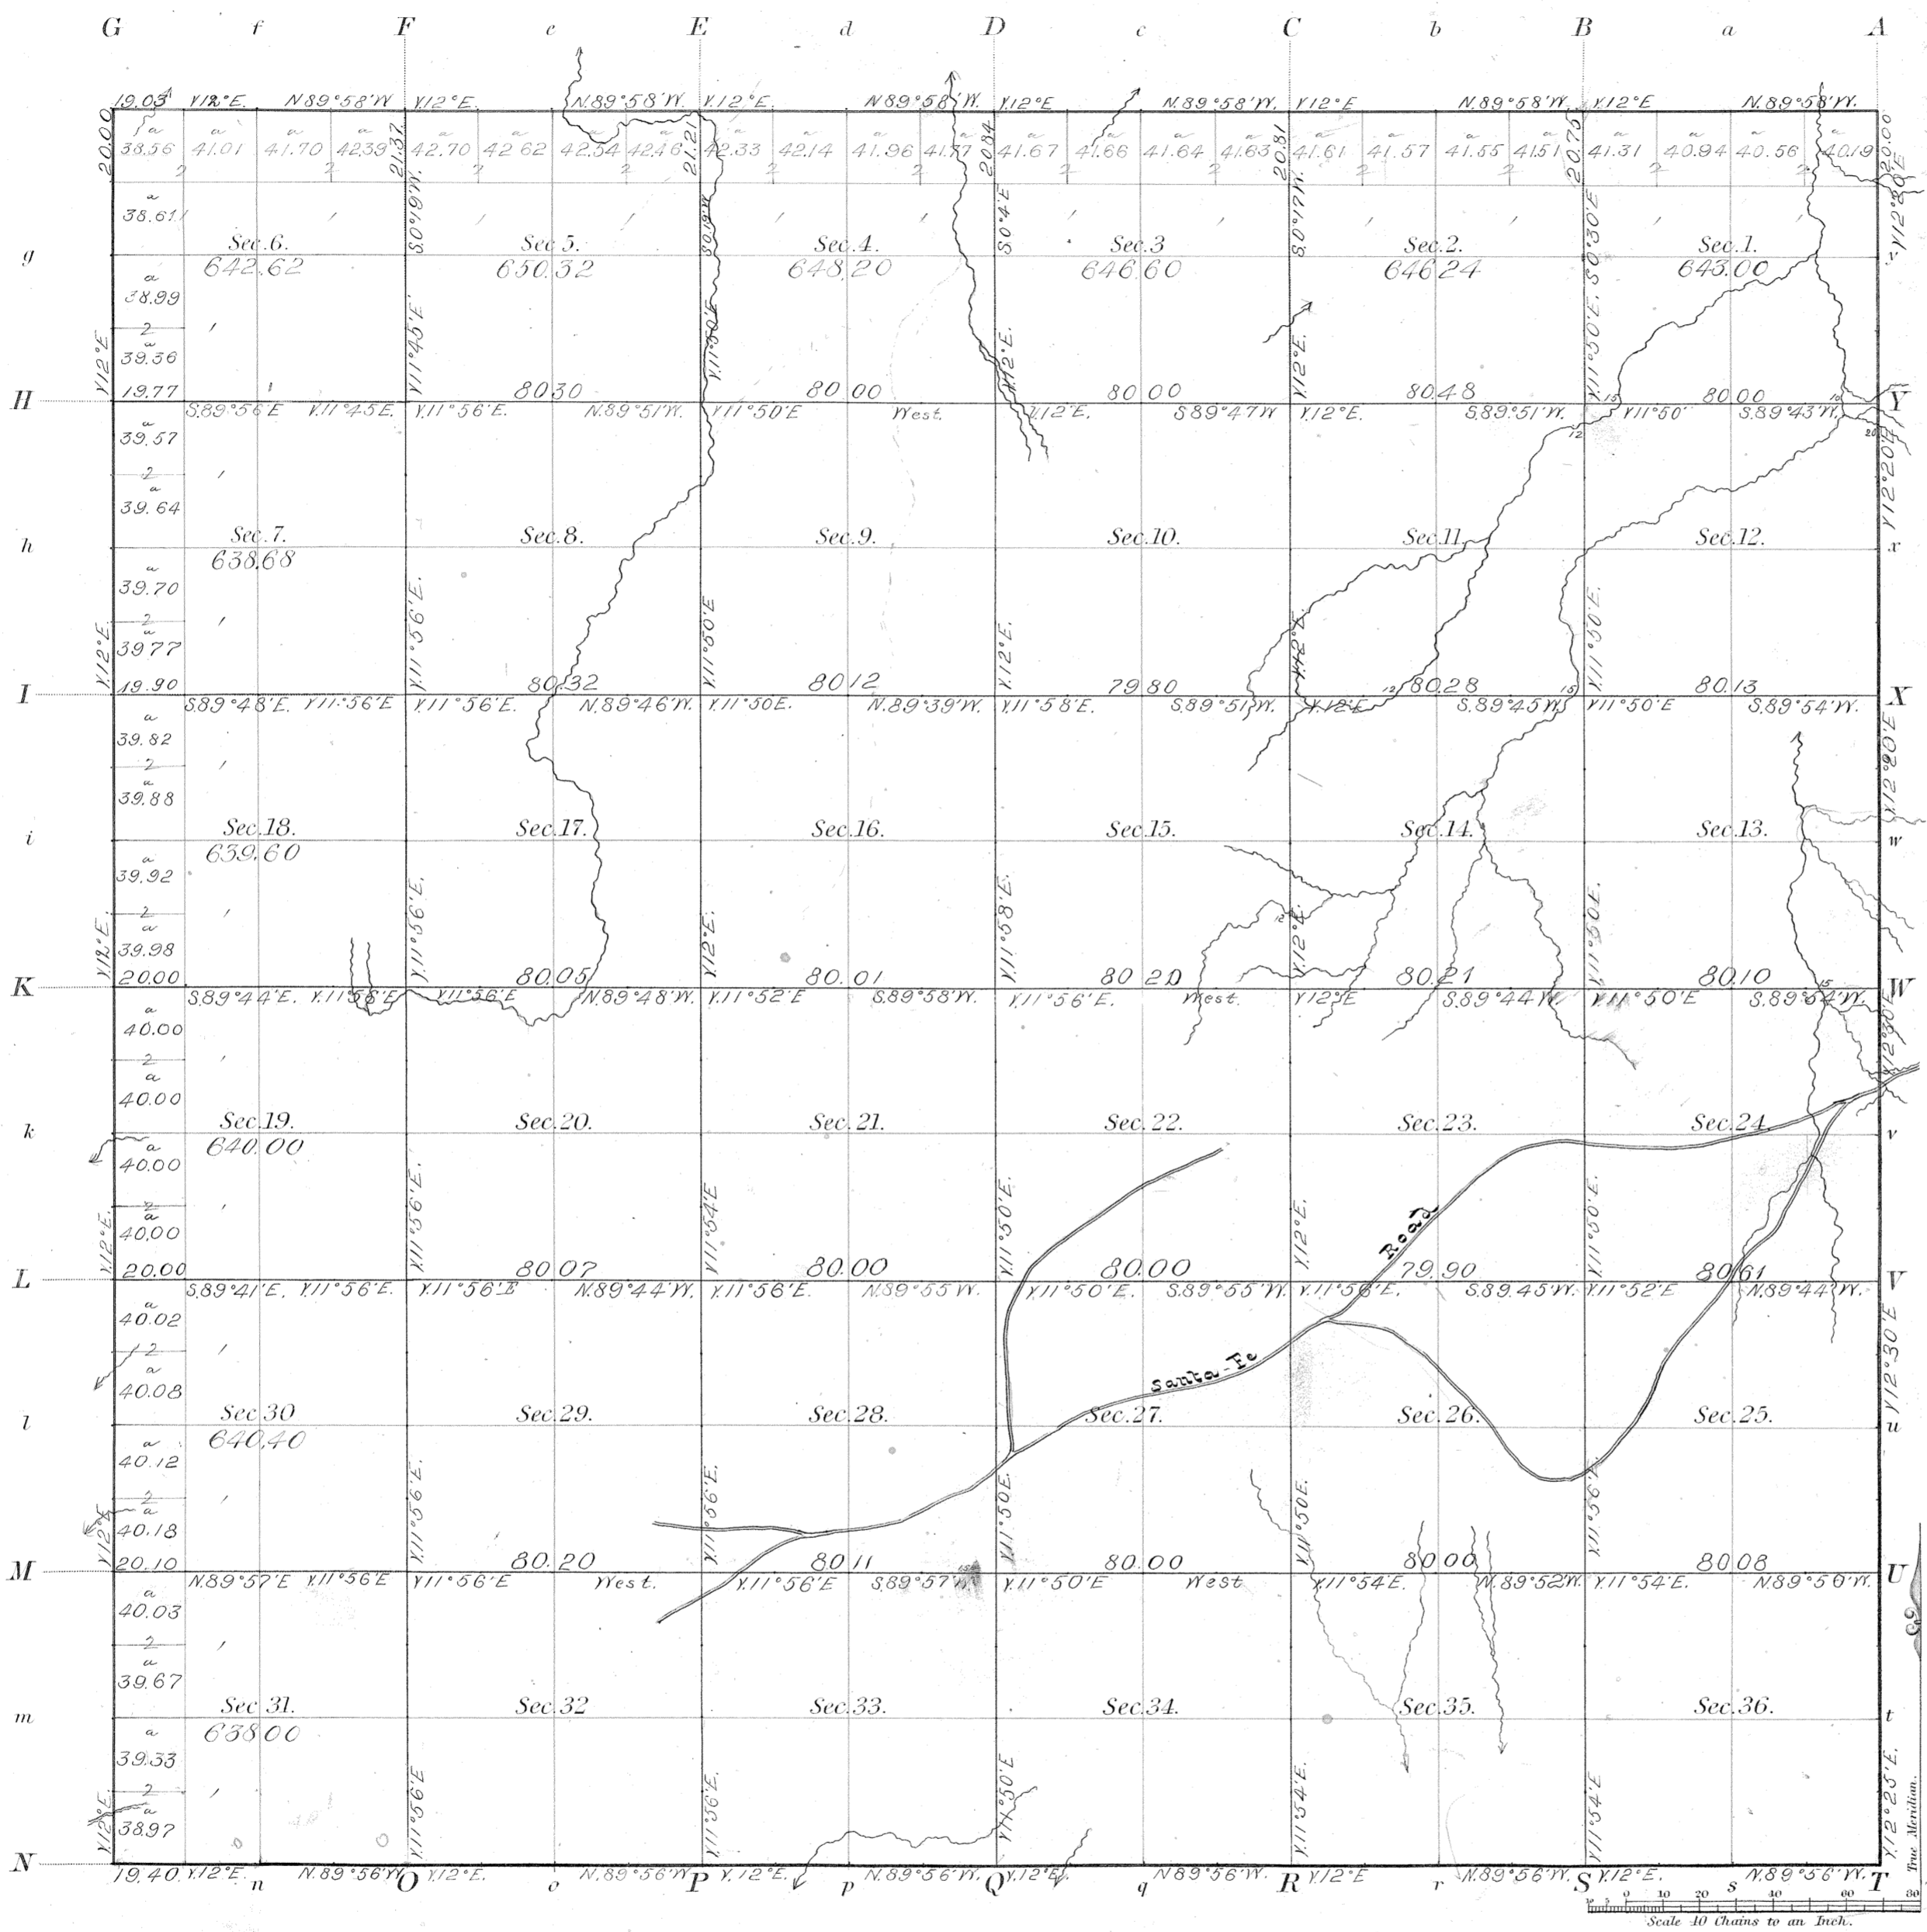

TOWNSHIP N: 19 SOUTH RANGE N: 1 WEST OF THE 6TH PRINCIPAL MERIDIAN KAN

Posts	Courses	Ch. ² Lk. ²	Posts	Courses	Ch. ² Lk. ²	Posts	Courses	Ch. ² Lk. ²

Total number of Acres. 23,071.66.

Surveys Designated	By Whom Surveyed	Date of Contract	Amount of Surveys	When Surveyed
Township lines	Divania Farron	August 18 th 1864	M. Ch ² Lk ²	October 18 th 1864
Subdivisions	Divania Farron	August 18 th 1864	60-07-72	May 1 st 7 th 1865
6 th Prin. Meridian	Joseph Ledlie	March 28 th 1856		August 9 th 1858

The above Map of Township N^o 19 South of Range N^o 1 West of the 6th Principal Meridian Kansas is strictly conformable to the field notes of the survey thereof on file in this Office, which have been examined and approved.
Surveyor General's Office. } W. S. Sleeper
Leavenworth Kan. Sept 19th 1865 } Sur. Gen.